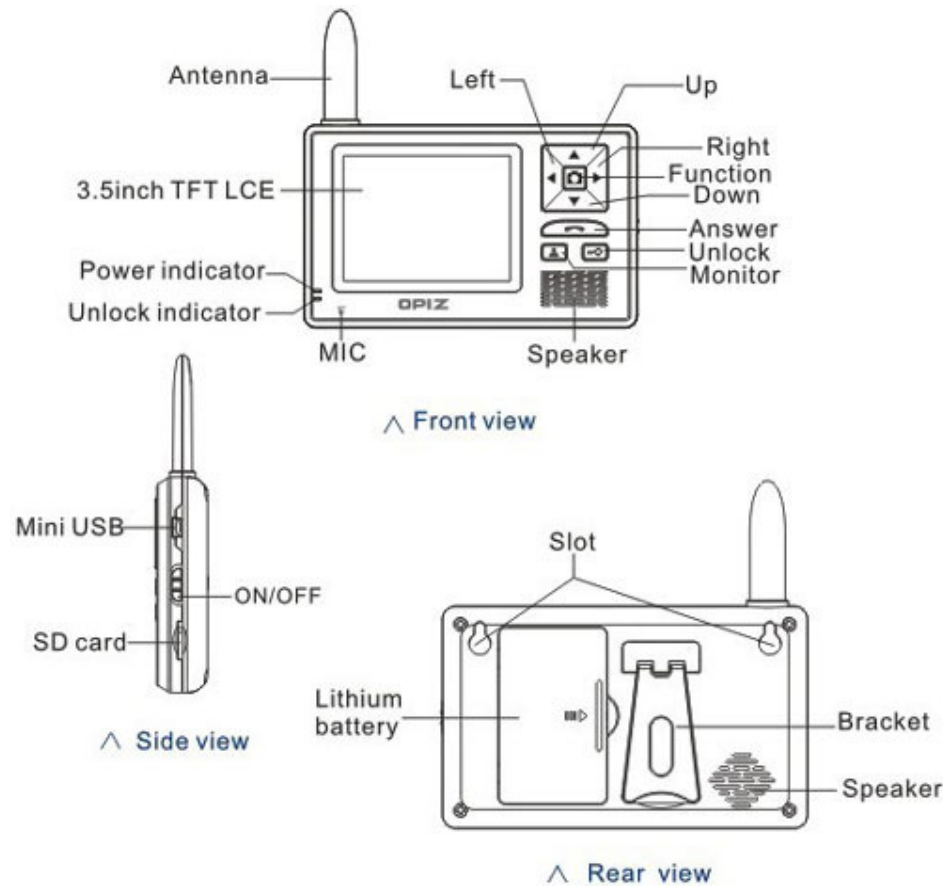

Indoor Monitor

ISAB INTERNATIONAL SECURITY AB

Headquarters:

Box 5129
SE-350 05
Växjö
Sweden
Tfn: (+46) (0)470 79 58 88
<http://www.is-ab.se>
Mail: info@is-ab.se
VAT: 5561099119023

Branch Torekov:

Junkersgatan 15
SE-260 93
Torekov
Sweden
Tfn: (+46) (0)431 36 44 70
<http://www.is-ab.se>
Mail: info@is-ab.se