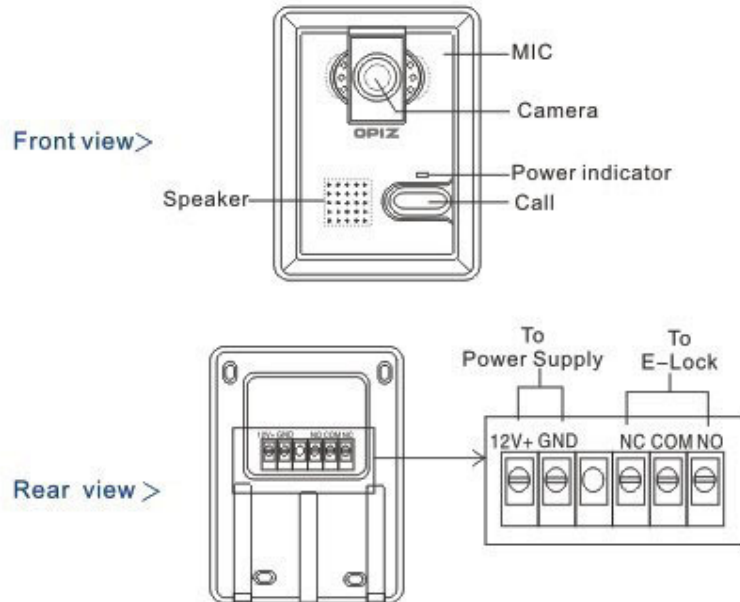

Wireless Door Phone OP-D03

Specification

- 3.5 inch TFT LCD screen;
- 2.4G ISM digital public frequency;
- Effective range would be in free field 300 meters;
- Built-in backup battery for indoor phone;
- Maximum 2 cameras and 4 monitors at same time in a system;
- On screen display manual;
- Size : 102.5×66.5×18mm
- NW : 150g

Outdoor Camera

Technical data

Indoor monitor

Screen	3.5 inch TFT-LCD
Sensitivity	-90dBm
Standby Current	20-30mA/3.7V
Working Current	250mA
Battery Capacity	1350mah
Standby Time	120h
Dimension	102.5*66.5*18mm
N.W.	150g(package included)

Outdoor camera

Working rate	2402~2483.5MHz
Transmitting power	16-20dBm
Camera	1/4COMS
Power adapter	DC5V / 1A
Operating current	300mA, Standby current 20~30mA
Appearance size	127*95*38mm
N.W.	150g