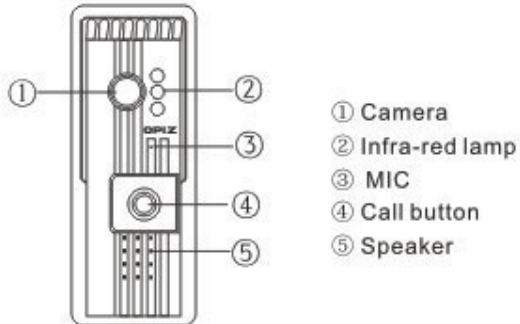

### 1. Front view

### 2. Rear view

⑥ Wire terminals

⑦ 30W connect with lock, high level is effective, consumption 30W.

Vi Video line connect with indoor phone Vi

AU AU talking, calling and unlock line, connect with indoor phone AU

G A common line, connect with indoor phone G

12V Power supply of door unit, connect with indoor phone 12V

L+ Connects with lock. This line can be the signal line if it's not used for the lock, high level is for unlocking.

## Technical data

Temperature	-40°C~70°C
Relative humidity	45%~95%
Almospheric pressure	86Kpa~108Kpa
Fire endurance rating	IP33
Working voltage	DC12V~DC15V
Static current	0.17mA
Working current	150mA
Camera	Color 420L; B/W 480L
Dimension	182×69×50mm
Installation size	182×69×50mm
N.W	840g