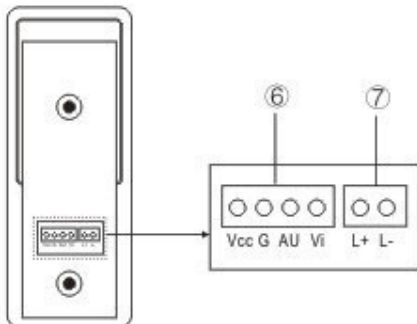

### 2. Rear view

⑥ Wire terminals

⑦ 30W connect with lock, high level is effective, consumption 30W.

Vi Video line connect with indoor phone Vi

AU AU talking, calling and unlock line, connect with indoor phone AU

G A common line, connect with indoor phone G

12V Power supply of door unit, connect with indoor phone 12V

L+ Connects with lock. This line can be the signal line if it's not used for the lock, high level is for unlocking.

L- Connect with lock. This line can be the common line if it's not used for the lock.

## Technical data

Temperature	-40°C~70°C
Relative humidity	45%~95%
Almospheric pressure	86Kpa~108Kpa
Fire endurance rating	IP33
Working voltage	DC12V~DC15V
Static current	0.17mA
Working current	150mA
Camera	Color 420L; B/W 480L
Dimension	182×69×50mm
Installation size	182×69×50mm
N.W	840g