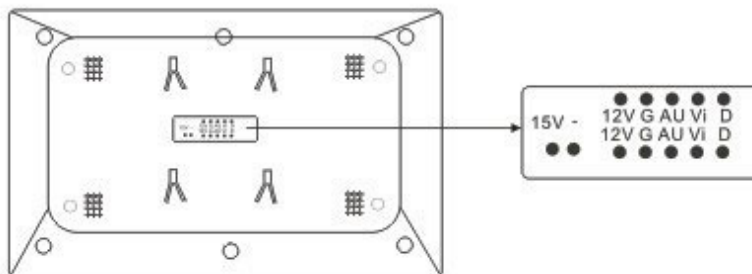

Svarsapparat OP-D6A6

1. Front view

3. Rear view

- Connect with power " - "
- + Connect with power " + "
- 12V Connect with door station power supply wire
- G Common wire
- AU Intercom & unlock line
- Vi Video line
- D Connect with others monitor (Exclusive signal)

Technical data

Screen	7 inch LCD
Temperature	-40°C~70°C
Relative humidity	45%~95%
Almospheric pressure	86Kpa~108Kpa
Fire endurance rating	IP33
Working voltage	DC13.5V
Static current	14mA
Working current	220mA
Dimension	250×155×30mm
Installation	Wall mounted
N.W	850g