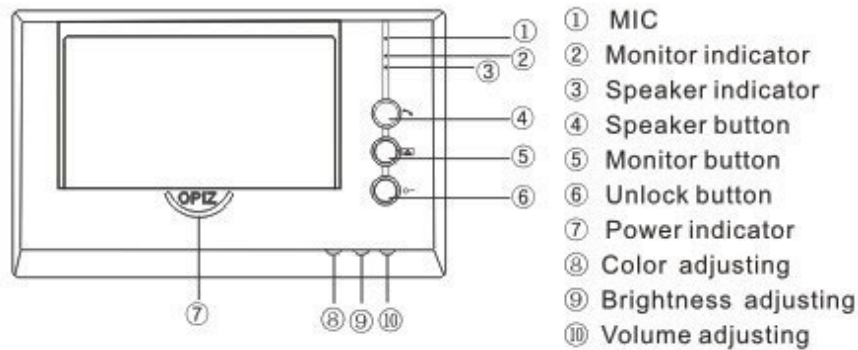

Svarsapparat OP-D6A6

1. Front view

3. Rear view

- Connect with power " - "
- + Connect with power " + "
- 12V Connect with door station power supply wire
- G Common wire
- AU Intercom & unlock line
- Vi Video line
- D Connect with others monitor (Exclusive signal)

Technical data

Screen	7 inch LCD
Temperature	-40°C~70°C
Relative humidity	45%~95%
Almospheric pressure	86Kpa~108Kpa
Fire endurance rating	IP33
Working voltage	DC13.5V
Static current	14mA
Working current	220mA
Dimension	250×155×30mm
Installation	Wall mounted
N.W	850g